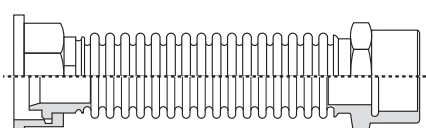

Female swivel nut Fixed female nut