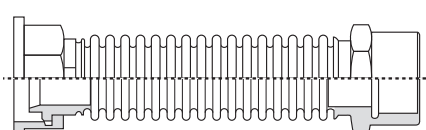

Female swivel nut Fixed female nut