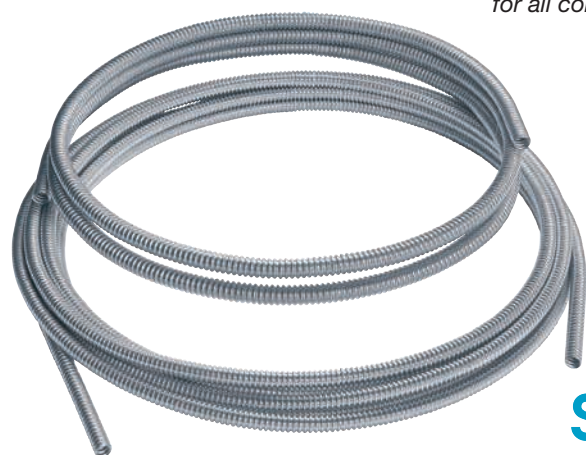

Flexibility without crushing. SICURFLEX^{Acqua} piping has separate parallel rings which make the piping flexible and extremely safe, guaranteeing installation without crushing the pipe, even for sharp bends. This is why SICURFLEX^{Acqua} is a high quality product that fears no competition.

SICURFLEX^{Acqua} applications. This piping system is the ideal solution for civil and industrial water piping connections to sanitary ware, boilers, wash basins, dish washers and taps in general.

Installation kit. The kit includes a pipe cutter, a universal guard, a template with 3/8", 1/2", 3/4", 1" and 1 1/4" nuts with seals. The complete kit will help you do the job, making it easy, inexpensive and safe.

Tubo in acciaio inox AISI 304 di qualità superiore, flessibile - ondulato, disponibile in barre da 2 metri e rotoli da 4, 10, 30, 50 e 100 metri, con attacchi da 3/8", 1/2", 3/4", 1" e 1 1/4". Indispensabile per tutti gli allacciamenti agli apparecchi idrotermosanitari e rubinetterie in genere.

High-quality AISI 304 stainless steel piping – corrugated, available in 2-metre bars 4, 10, 30, 50 and 100-metre rolls with 3/8", 1/2", 3/4", 1" and 1 1/4" fitting. Perfect for all connections to plumbing and plumbing fixtures in general.